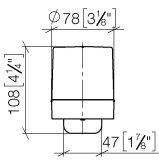

Dispenser wall model - Chrome

83 435 832

- width 78mm
- height 108 mm
- 250 ml bottle
- 94mm projection

 Chrome

83 435 832-00

 Soft Black

83 435 832-69

Dispenser wall model - Chrome

83 435 832

mm [inches]

Dispenser wall model - Chrome

83 435 832

Parts for other
finishes can be found
here: [Soft Black](#)

Spare parts list

No.	Item Number	Name	Quantity used	Delivery time
1	05 30 31 025 00 90	fixing set	1	2