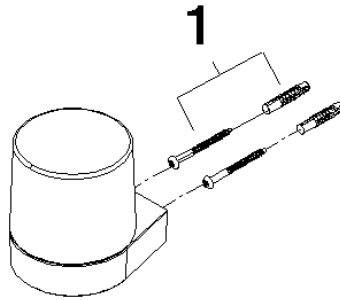

Dispenser wall model - Chrome

83 435 832

- width 78mm
- height 108 mm
- 250 ml bottle
- 94mm projection

 Chrome

83 435 832-00

 Soft Black

83 435 832-69

Dispenser wall model - Chrome

83 435 832

mm [inches]

Dispenser wall model - Chrome

83 435 832

Parts for other
finishes can be found
here: [Soft Black](#)

Spare parts list

No.	Item Number	Name	Quantity used	Delivery time
1	05 30 31 025 00 90	fixing set	1	2