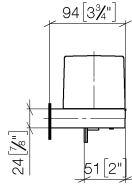

Dispenser wall model - Chrome

83 435 832

- width 78mm
- height 108 mm
- 250 ml bottle
- 94mm projection

 Chrome

83 435 832-00

 Soft Black

83 435 832-69

Dispenser wall model - Chrome

83 435 832

mm [inches]

Dispenser wall model - Chrome

83 435 832

Parts for other
finishes can be found
here: [Soft Black](#)

Spare parts list

No.	Item Number	Name	Quantity used	Delivery time
1	05 30 31 025 00 90	fixing set	1	2